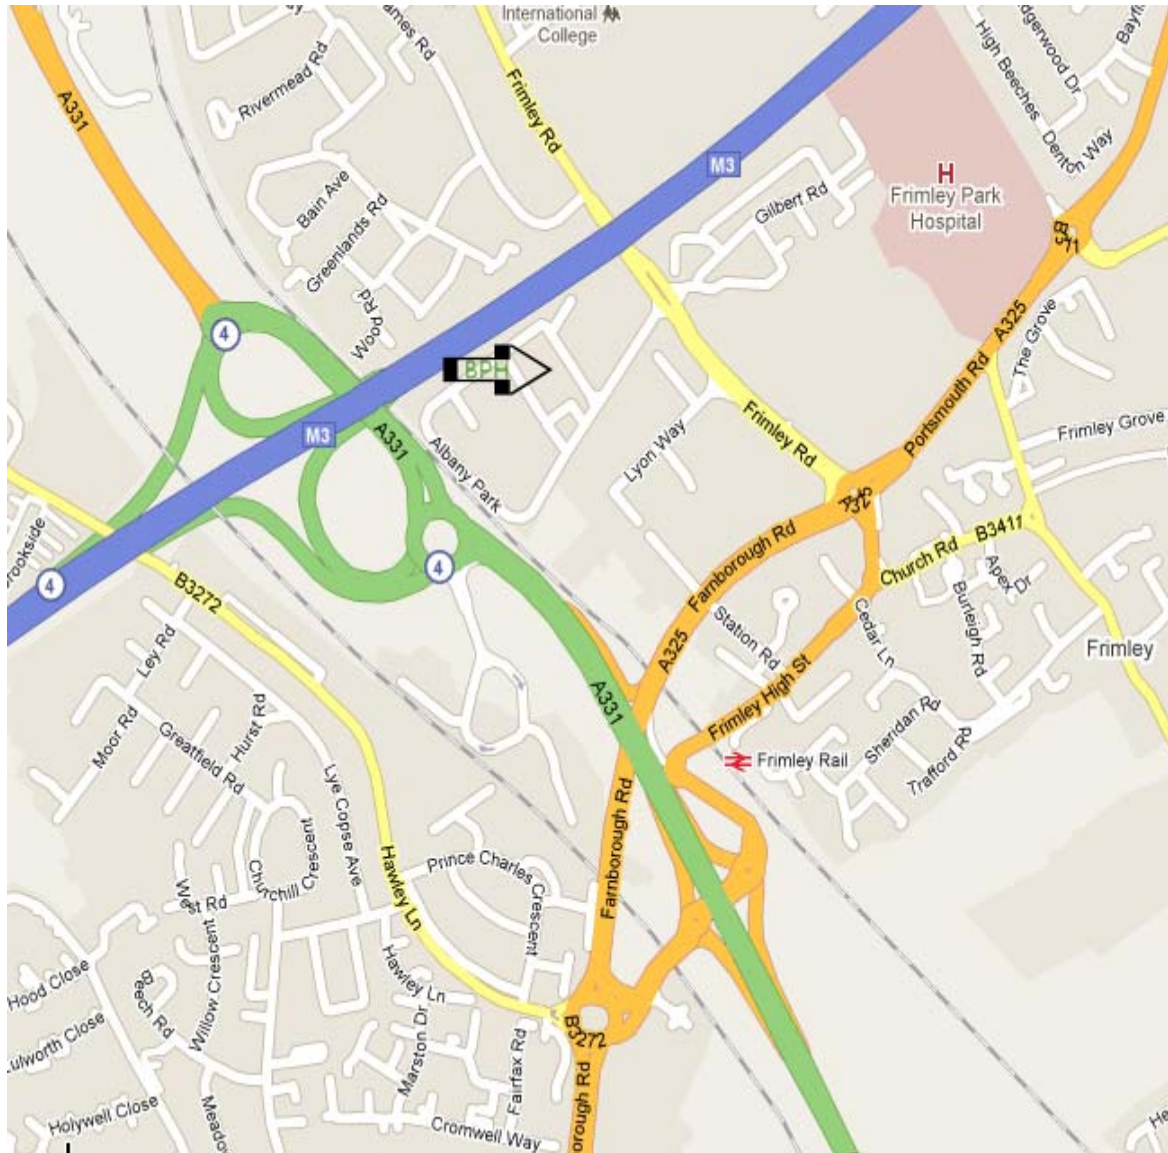

Map & Directions To BPH Data

BPH Data Ltd
Park House
Albany Park
Camberley, GU16 7PW

Tel: 01276 689600
www.bph-postcodes.co.uk
Email: admin@bph-data.co.uk

Directions from the M3 Junction 4

Turn right on to the A331 Blackwater Valley Road (towards Guildford & Farnham) and then take the left slip road up on to the A325 (signed to Camberley & Frimley Park Hospital).

Keep in the left-hand lane and bear left again at the roundabout on to the B3411 Frimley Road. Continue along the dual carriageway and take the 2nd left exit into the Albany Park estate (just before the DIY Store & Motorway Bridge). Take the first right and you'll see Park House on the left.