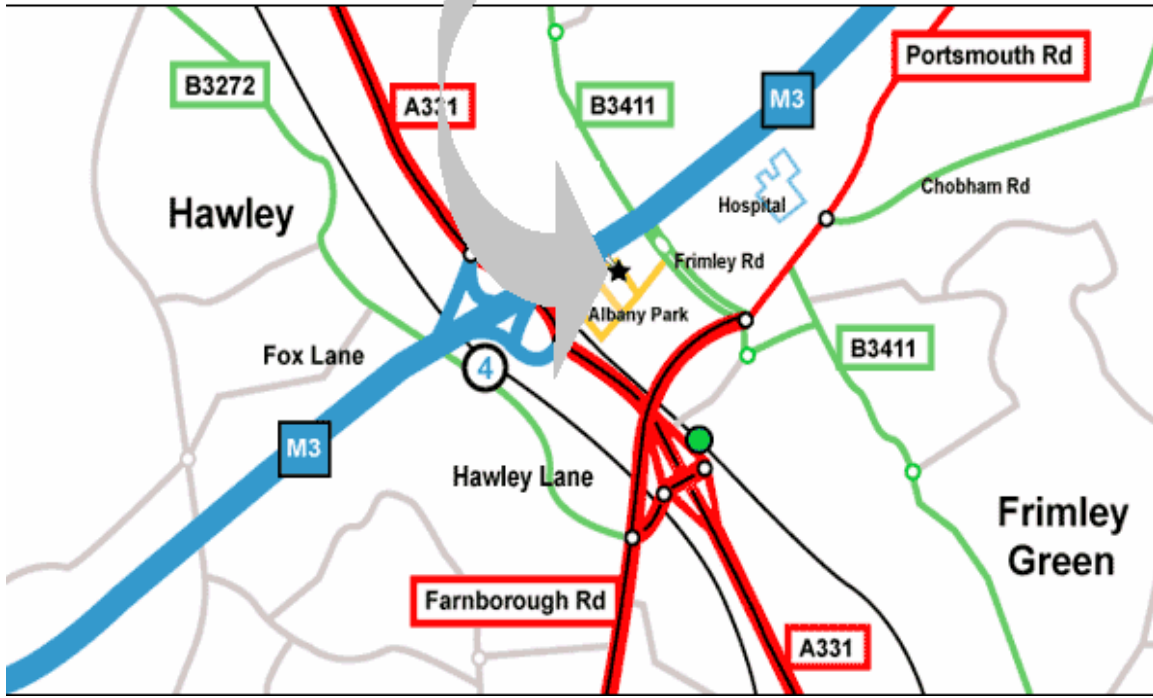

Map & Directions To BPH Data

BPH POSTCODES

Park House
Albany Park
CAMBERLEY
GU16 7PW

Tel. No. 01276 689600

Directions from the M3 Junction 4 (Frimley Interchange)

Turn right on to the A331 Blackwater Valley Road (towards Guildford & Farnham) and then take the left slip road up on to the A325 (signed to Camberley & Frimley Park Hospital).

Keep in the left-hand lane and bear left again at the roundabout on to the B3411 Frimley Road. Continue along the dual carriageway and take the 2nd left exit into the Albany Park estate (just before the DIY Store & Motorway Bridge). Take the first right and you'll see Park House on the left. Demand a cup of coffee on arrival!