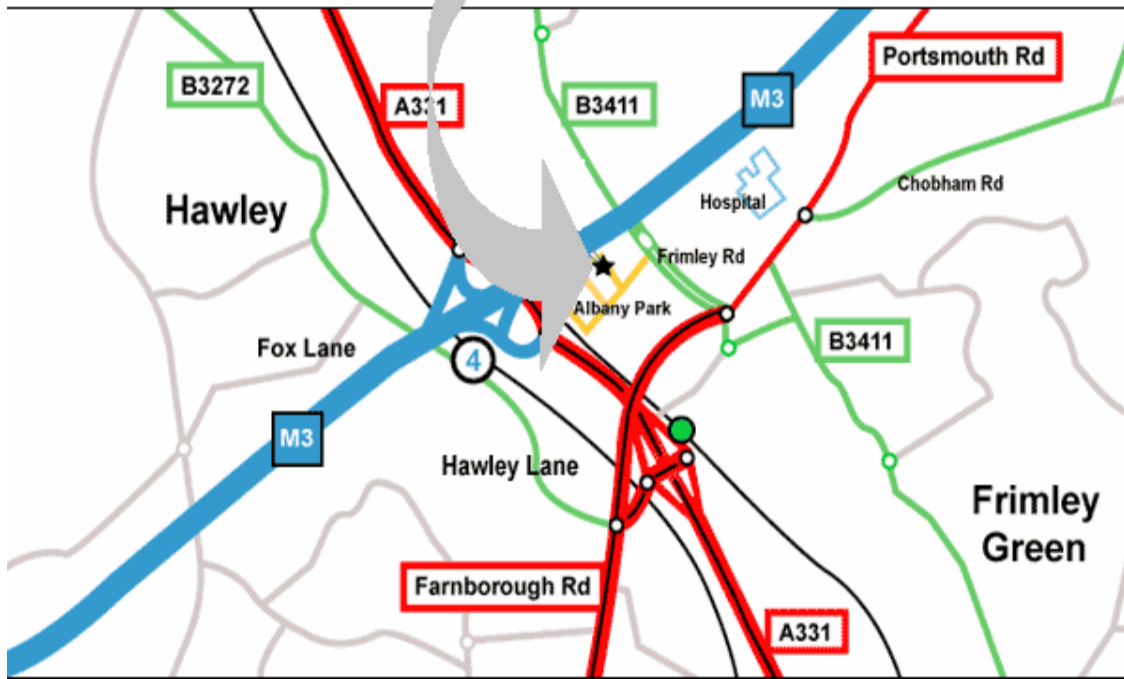

Map & Directions To BPH Data

BPH POSTCODES

Park House
Albany Park
CAMBERLEY
GU16 7PW

Tel. No. 01276 689600

Directions from the M3 Junction 4 (Frimley Interchange)

Turn right on to the A331 Blackwater Valley Road (towards Guildford & Farnham) and then take the left slip road up on to the A325 (signed to Camberley & Frimley Park Hospital).

Keep in the left-hand lane and bear left again at the roundabout on to the B3411 Frimley Road. Continue along the dual carriageway, through the lights and take the next left into the Albany Park estate (just before the DIY Store & Motorway Bridge). Take the first right and you'll see Park House on the left. Demand a cup of coffee on arrival!